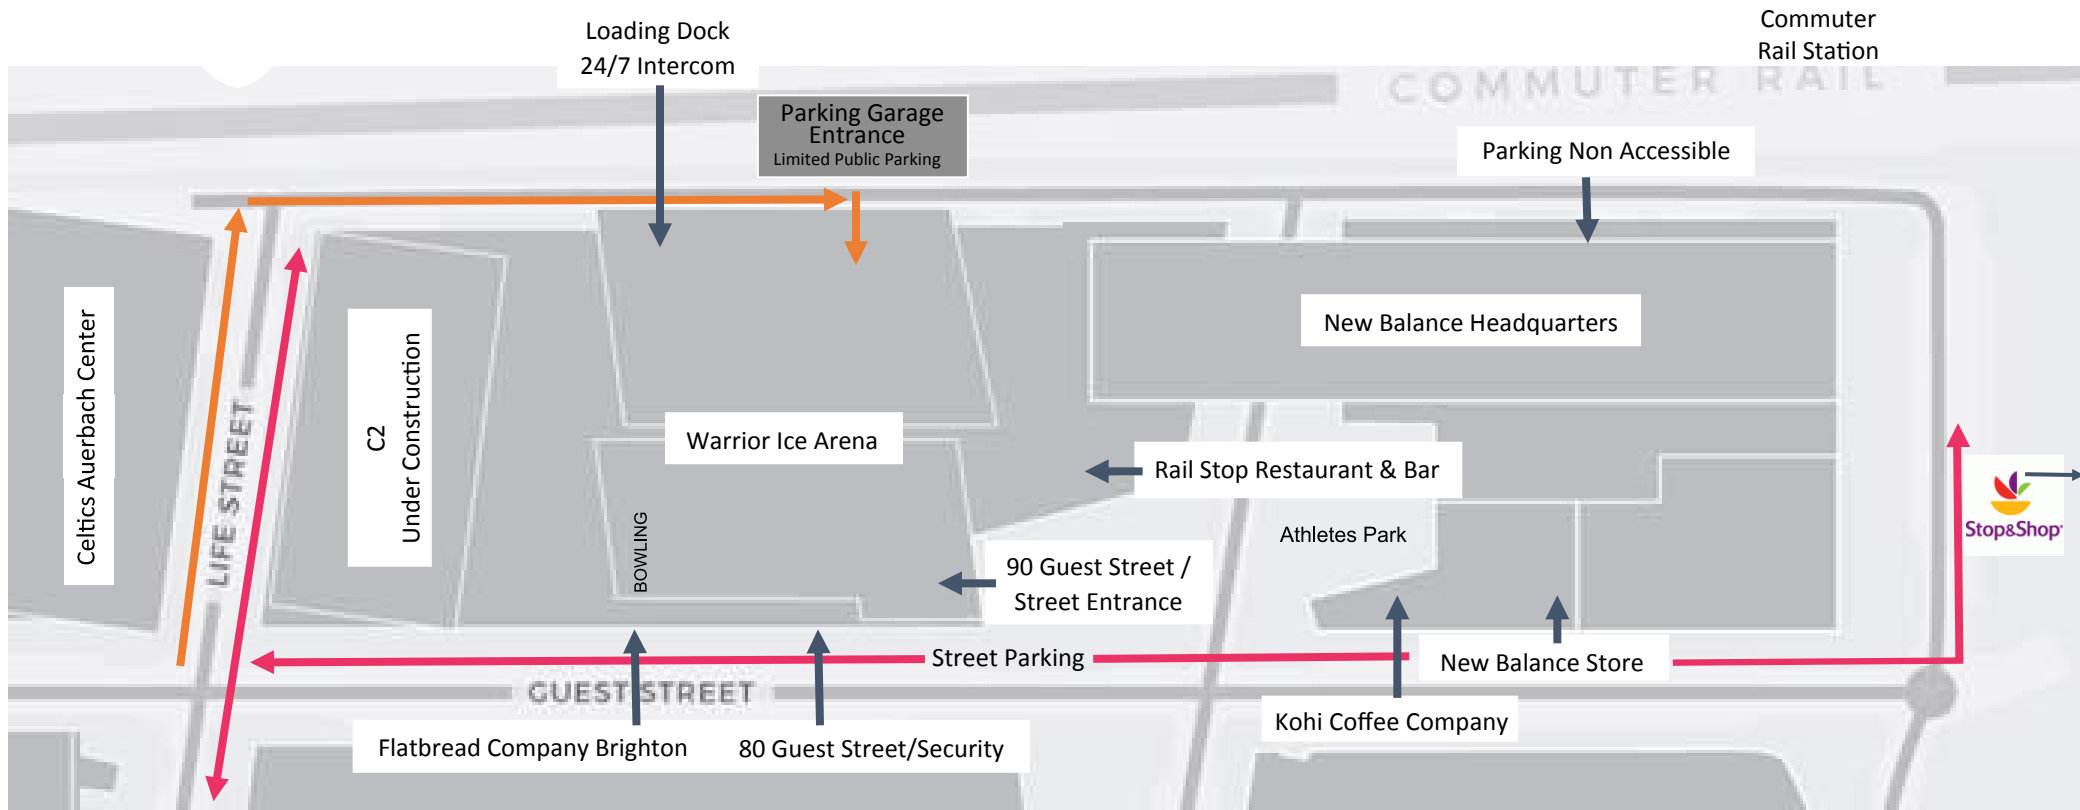

WARRIOR ICE ARENA PARKING MAP

WWW.WARRIORICEARENA.COM
(617) WARRIOR
FOLLOW US ON SOCIAL MEDIA!
@WARRIORICEARENA